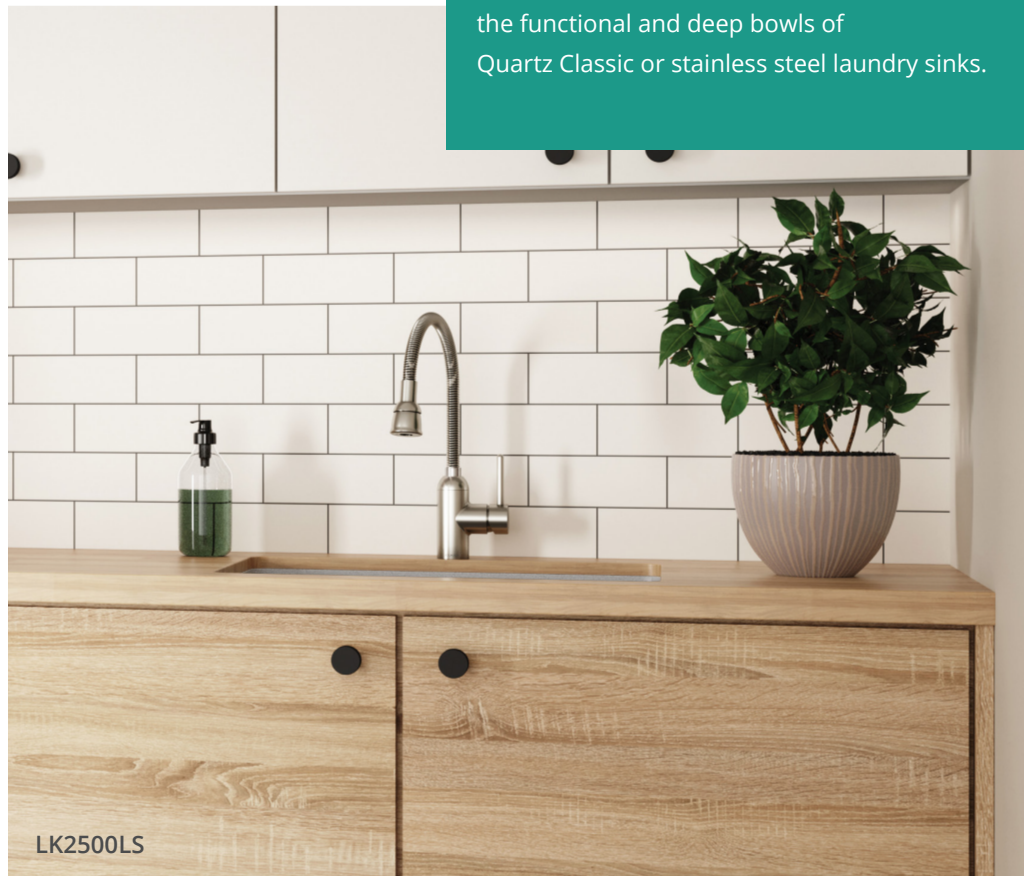

LKHA1041LS

Making a Match

Harmony faucets are in tune with a range of sink materials from Quartz Luxe to Lustertone Classic stainless sinks.

LK2500CR

PURSUIT™

These hardworking faucets offer flexibility that makes indoor chores a breeze, and extends your living space to the laundry room, craft room and more.

Faucet Features *(on select models)*

Two-function water delivery

Forward-only handle

Flexible spout

Quick-connect fittings

ADA compliant

LK2500CR

Making a Match

Pursuit faucets are a great match for the functional and deep bowls of Quartz Classic or stainless steel laundry sinks.

● ●
(CR) (LS)

Single-handle Laundry Faucet LK2500

- Two-function water delivery
- Forward-only handle
- ADA compliant
- Flexible spout
- Quick-connect fittings
- Easy-clean spray face