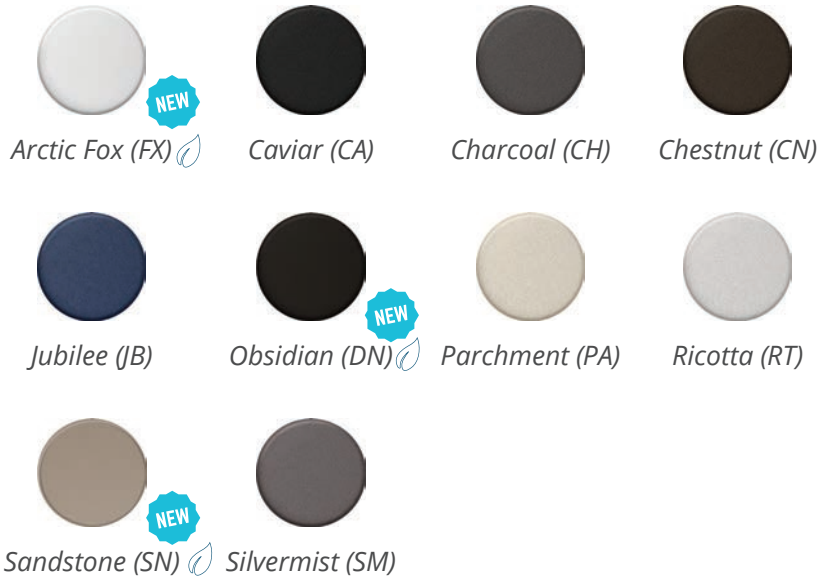

Quartz Luxe®

RICH, BOLD COLORS

SUPERIOR STRENGTH

STAIN AND SMUDGE RESISTANT

PERFECT DRAIN
On select models

SUSTAINABLY MADE
On select models

Quartz Luxe sinks are constructed through a proprietary manufacturing process combining natural quartz with high-performance, UV-stable acrylic resins. Select models are sustainably made from approximately 99% natural, renewable or recycled raw materials.

They are part of our Reserve Selection program that is available in-store and online, through authorized Elkay traditional wholesale distribution partners.