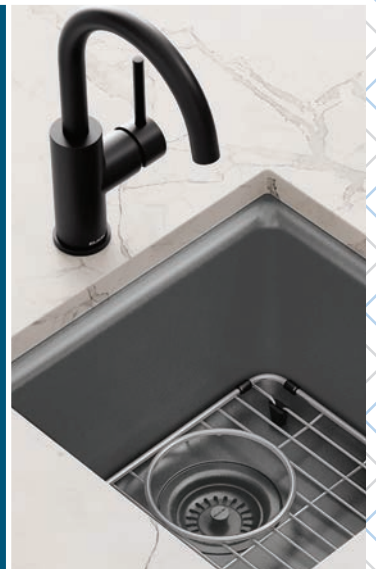

**COLORS SO
DELICIOUS,
YOU'LL COME BACK
FOR SECONDS**
— Quartz Brochure —

Experience Elkay Quartz®

Available in four installation styles, 16 colors, and 100s of choices, Elkay® has the largest offering of quartz sinks on the market. These durable sinks are available for a wide variety of applications, such as kitchen, bar, prep, laundry and ADA. They'll take on your toughest household tasks. With so many dynamic colors to choose from, Elkay Quartz has the style you want with the function you need!