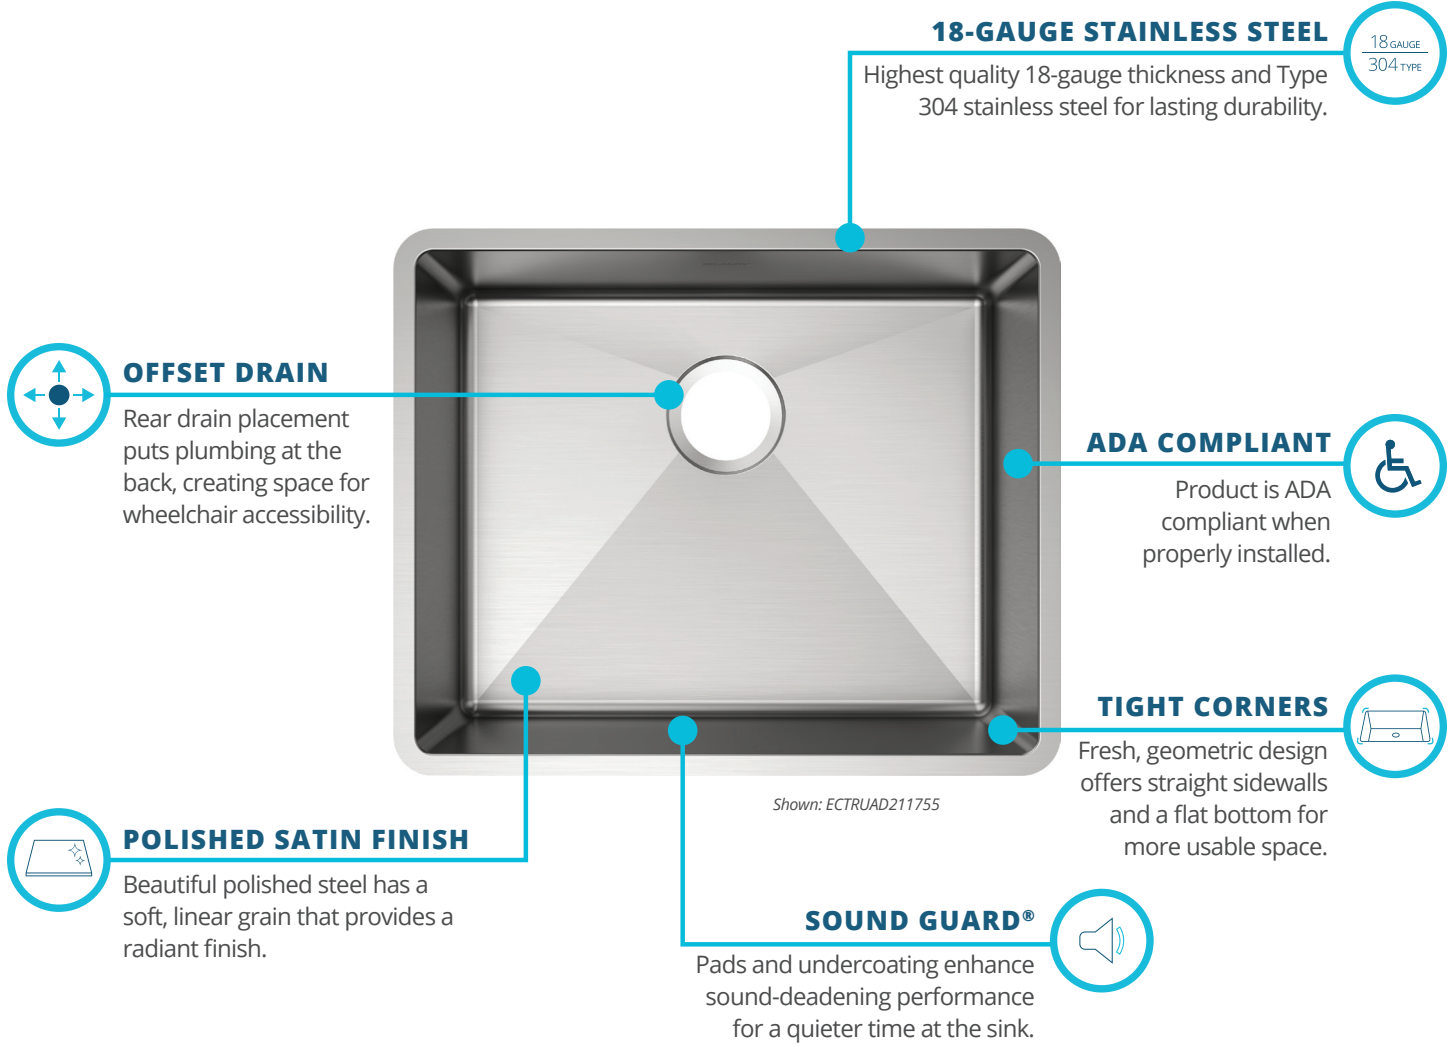

ELKAY

Crosstown® Stainless Steel **ADA-Compliant Sink**

ECTRUAD301755

A Sink for Everyone and Every Season. That's Elkay.

The Elkay Crosstown collection is a fresh take on stainless steel, with modern, ADA-compliant designs that make working at the sink both easier and more stylish.

[Elkay.com/crosstown](https://www.elkay.com/crosstown)

SLEEK DESIGN, UNIVERSAL APPEAL

Model Number	Gauge	Sink Dimensions	Installation	Minimum Cabinet Size	Double or Single Bowl
ECTRUAD151550	18	16-1/2" x 16-1/2" x 5"	Undermount	21"	Single
ECTRUAD211755	18	22-1/2" x 18-1/2" x 5-1/2"	Undermount	27"	Single
ECTRUAD241755	18	25-1/2" x 18-1/2" x 5-1/2"	Undermount	30"	Single
ECTRUAD281755	18	29-1/2" x 18-1/2" x 5-1/2"	Undermount	33"	Single
ECTRUAD301755	18	31-1/2" x 18-1/2" x 5-1/2"	Undermount	36"	Single
ECTRUAD311755	18	31-1/2" x 18-1/2" x 5-1/2"	Undermount	36"	Double
ECTSRAD252260*	18	25" x 22" x 6"	Dual Mount	30"	Single
ECTSRAD332260*	18	33" x 22" x 6"	Dual Mount	36"	Single
ECTSRAD332260*	18	33" x 22" x 6"	Dual Mount	36"	Double