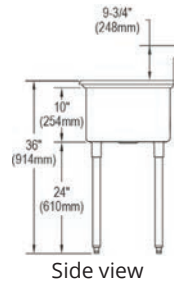

Single compartment - no drainboard				
Model	Overall Length	Overall Width	Bowl Length	Bowl Width
RNSF81182	27"	29-3/4"	18"	24"
RNSF81242	33"	29-3/4"	24"	24"

RNSF81182

Single compartment - left and right drainboard					
Model	Overall Length	Overall Width	Bowl Length	Bowl Width	Drainboard
RNSF8118LR2  	57"	29-3/4"	18"	24"	19-1/2"
RNSF8124LR2 	63"	29-3/4"	24"	24"	19-1/2"

RNSF8118LR2

Double compartment - no drainboard				
Model	Overall Length	Overall Width	Bowl Length	Bowl Width
RNSF82362	47-1/4"	29-3/4"	18"	24"
RNSF82482  	59-1/4"	29-3/4"	24"	24"

RNSF82362

Double compartment - left and right drainboard					
Model	Overall Length	Overall Width	Bowl Length	Bowl Width	Drainboard
RNSF8236LR2	77-1/4"	29-3/4"	18"	24"	19-1/2"
RNSF8248LR2  	89-1/4"	29-3/4"	24"	24"	19-1/2"

RNSF8236LR2

Triple compartment - no drainboard				
Model	Overall Length	Overall Width	Bowl Length	Bowl Width
RNSF83544  	67-1/2"	29-3/4"	18"	24"
RNSF83724  	85-1/2"	29-3/4"	24"	24"

RNSF83544

Triple compartment - left and right drainboard					
Model	Overall Length	Overall Width	Bowl Length	Bowl Width	Drainboard
RNSF8354LR4	97-1/2"	29-3/4"	18"	24"	19-1/2"
RNSF8372LR4 	115-1/2"	29-3/4"	24"	24"	19-1/2"

Side view

Side view

1 Compartment - 12" deep bowl

Model	Overall Length	Overall Width	Bowl Length	Bowl Width
1C18X18-0X	23"	23-3/4"	18"	18"
1C18X24-0X	23"	29-3/4"	18"	24"
1C24X24-0X	29"	29-3/4"	24"	24"

1C18X24-0X