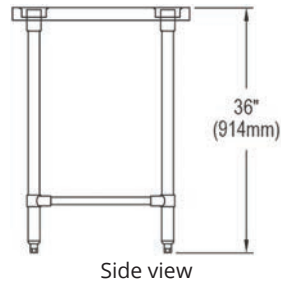

Work Tables Standard Series

- 16 Gauge 304 Series Stainless Steel Construction
- Two galvanized hat channels per table.
- 1-5/8" heavy gauge tubing with fully adjustable 1" feet.
- Available with under shelf or cross bracing.
- Tables are shipped knocked down.
- Work tables larger than 72" have 6 legs.
- Backsplash models are 4" with 1" return.
- Carries NSF certification for foodservice application.