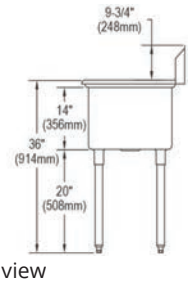

RNSF8118LR2

Double compartment - no drainboard				
Model	Overall Length	Overall Width	Bowl Length	Bowl Width
RNSF82362	47-1/4"	29-3/4"	18"	24"
RNSF82482  	59-1/4"	29-3/4"	24"	24"

RNSF82362

Double compartment - left and right drainboard					
Model	Overall Length	Overall Width	Bowl Length	Bowl Width	Drainboard
RNSF8236LR2	77-1/4"	29-3/4"	18"	24"	19-1/2"
RNSF8248LR2  	89-1/4"	29-3/4"	24"	24"	19-1/2"

RNSF8236LR2

Triple compartment - no drainboard				
Model	Overall Length	Overall Width	Bowl Length	Bowl Width
RNSF83544  	67-1/2"	29-3/4"	18"	24"
RNSF83724  	85-1/2"	29-3/4"	24"	24"

RNSF83544

Triple compartment - left and right drainboard					
Model	Overall Length	Overall Width	Bowl Length	Bowl Width	Drainboard
RNSF8354LR4	97-1/2"	29-3/4"	18"	24"	19-1/2"
RNSF8372LR4 	115-1/2"	29-3/4"	24"	24"	19-1/2"

RNSF8354LR4

Dependabilt Scullery Sinks, 16 Gauge

- 16 Gauge 300 Series Stainless Steel Construction
- 10", 12" or 14" deep bowls with 3/4" covered corners.
- Includes stainless steel legs and bullet feet.
- 8" on center faucet holes.
- 9" or 10" backsplash with tile ledge for easy installation.

Side view

Side view

1 Compartment - 12" deep bowl

Model	Overall Length	Overall Width	Bowl Length	Bowl Width
1C18X18-0X	23"	23-3/4"	18"	18"
1C18X24-0X	23"	29-3/4"	18"	24"
1C24X24-0X	29"	29-3/4"	24"	24"

1C18X24-0X