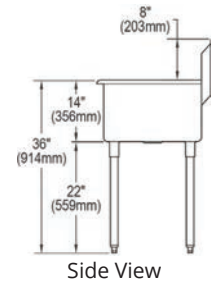

Optional Accessories

SSD24 24" Detachable Drainboard

Single compartment - no drainboard				
Model	Overall Length	Overall Width	Bowl Length	Bowl Width
WNSF81242	27"	27-1/2"	24"	24"
WNSF81302	33"	27-1/2"	30"	24"
WNSF81362	39"	27-1/2"	36"	24"

Side view

Side view

1 Compartment - 12" deep bowl

Model	Overall Length	Overall Width	Bowl Length	Bowl Width
1C18X18-0X	23"	23-3/4"	18"	18"
1C18X24-0X	23"	29-3/4"	18"	24"
1C24X24-0X	29"	29-3/4"	24"	24"

1C18X24-0X