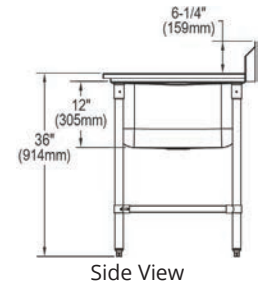

Rigidbilt Scullery Sinks

- 16-gauge, Type 304 stainless steel.
- Large die-drawn sink compartments pitched to drain.
- Seamless drawn 3-1/2" radius coved corners.
- Exposed surfaces blended into a Lustrous Satin finish.
- Steel channel-reinforced drainboards have a conical shaped pitch for drainage.
- 8" high, full-length backsplash with 45-degree sloped top to resist dirt and grime.
- 2" thick backsplash to allow for plumbing.
- 3-1/2" drain opening centered in each compartment.
- Stainless steel tubular legs with cross-brace supports.
- 1-5/8" O.D. with up to 1" adjustable bullet-shaped stainless steel feet.
- Channel rim design with 1" apron, has inward sloping rim to minimize spillage.