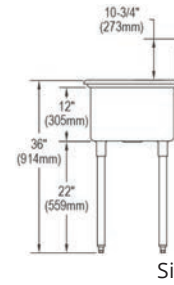

Single compartment - no drainboard				
Model	Overall Length	Overall Width	Bowl Length	Bowl Width
RNSF81182	27"	29-3/4"	18"	24"
RNSF81242	33"	29-3/4"	24"	24"

RNSF81182

Single compartment - left and right drainboard					
Model	Overall Length	Overall Width	Bowl Length	Bowl Width	Drainboard
RNSF8118LR2  	57"	29-3/4"	18"	24"	19-1/2"
RNSF8124LR2 	63"	29-3/4"	24"	24"	19-1/2"

RNSF8118LR2

Double compartment - no drainboard				
Model	Overall Length	Overall Width	Bowl Length	Bowl Width
RNSF82362	47-1/4"	29-3/4"	18"	24"
RNSF82482  	59-1/4"	29-3/4"	24"	24"

RNSF82362

Double compartment - left and right drainboard					
Model	Overall Length	Overall Width	Bowl Length	Bowl Width	Drainboard
RNSF8236LR2	77-1/4"	29-3/4"	18"	24"	19-1/2"
RNSF8248LR2  	89-1/4"	29-3/4"	24"	24"	19-1/2"

RNSF8236LR2

Triple compartment - no drainboard				
Model	Overall Length	Overall Width	Bowl Length	Bowl Width
RNSF83544  	67-1/2"	29-3/4"	18"	24"
RNSF83724  	85-1/2"	29-3/4"	24"	24"

RNSF83544

Triple compartment - left and right drainboard					
Model	Overall Length	Overall Width	Bowl Length	Bowl Width	Drainboard
RNSF8354LR4	97-1/2"	29-3/4"	18"	24"	19-1/2"
RNSF8372LR4 	115-1/2"	29-3/4"	24"	24"	19-1/2"

Side view

Side view

1 Compartment - 12" deep bowl

Model	Overall Length	Overall Width	Bowl Length	Bowl Width
1C18X18-0X	23"	23-3/4"	18"	18"
1C18X24-0X	23"	29-3/4"	18"	24"
1C24X24-0X	29"	29-3/4"	24"	24"

1C18X24-0X